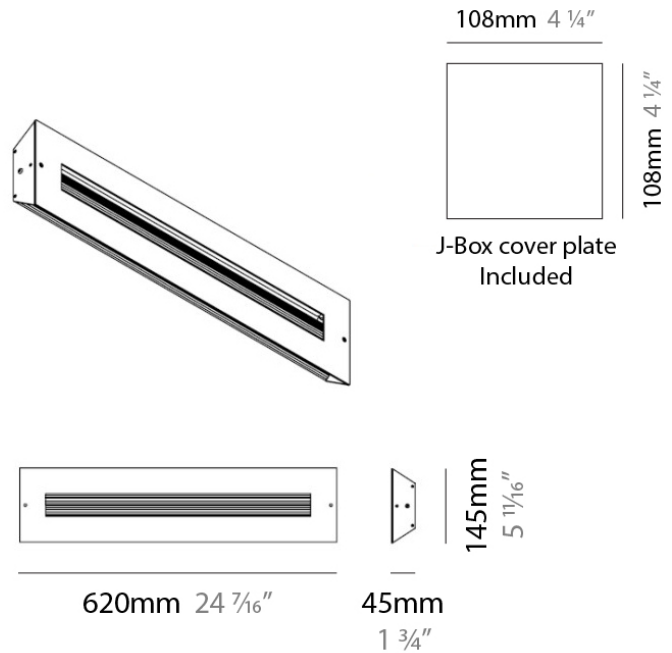

FINESTRA SURFACE

D93014

PROJECT	
TYPE	
NOTES	
QUANTITY	
DATE	

GENERAL

Series: Finestra
Brand: Milan
Division: Design
Mounting Type: Surface
Mounting Location: Wall
Subcategory: Ambient

PHYSICAL

Shape: Rectangle
Length (mm): 620
Length (in): 24 7/16
Height (mm): 145
Height (in): 5 11/16
Extension (mm): 45
Extension (in): 1 3/4
Light Distribution: Direct / Indirect
Weight (kg): 2.04
Weight (lbs): 4.5
Diffuser: White Opal Glass
Fixture Finish: SST
Fixture Material: Metal

ELECTRICAL

Number of Lamps: 2
Lamp Type: T5 Fluorescent
Bulb Included: Bulb Not Included
Total Output Wattage (W): 48
Max. Wattage Per Lamp (W): 24
Lamp Base: G5 Bi-pin
Dimming: Non-Dimmable
Input Voltage (V): 120
Lamp Voltage (V): 120

LED

OPTICAL

RATINGS AND CERTIFICATIONS

Certified By: CSA Certified to UL and CSA Standards
IP rating: IP20